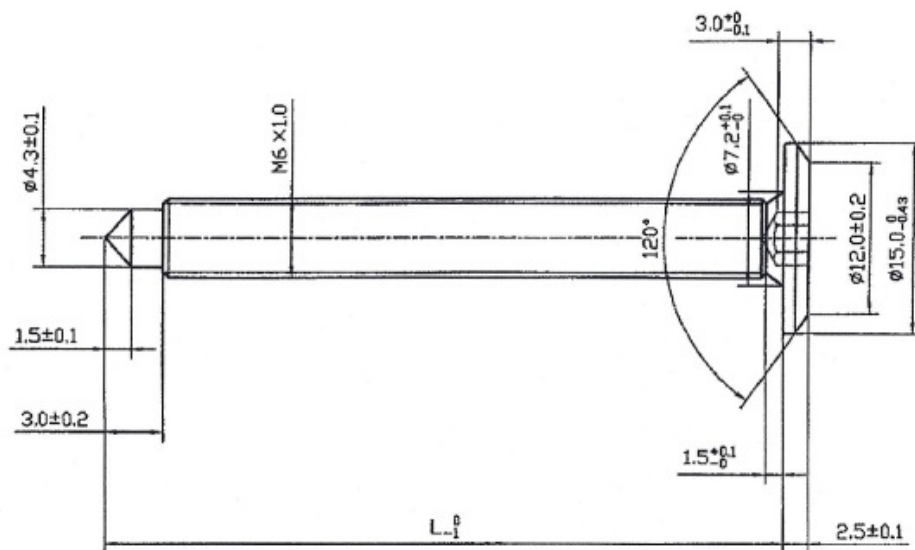

PRODUCT SHEET

Description:

Fifteen Screw, M6x91mm (88+3), Stainless Steel, Pointed

Item number:

12.01.685-0

Units	Box	Carton	HS Code	Barcode
Pcs.	150	900	7318155290	
				5704866020596

Length specifications

L ₁
26
31
36
41
46
51
61
71
81
91
101